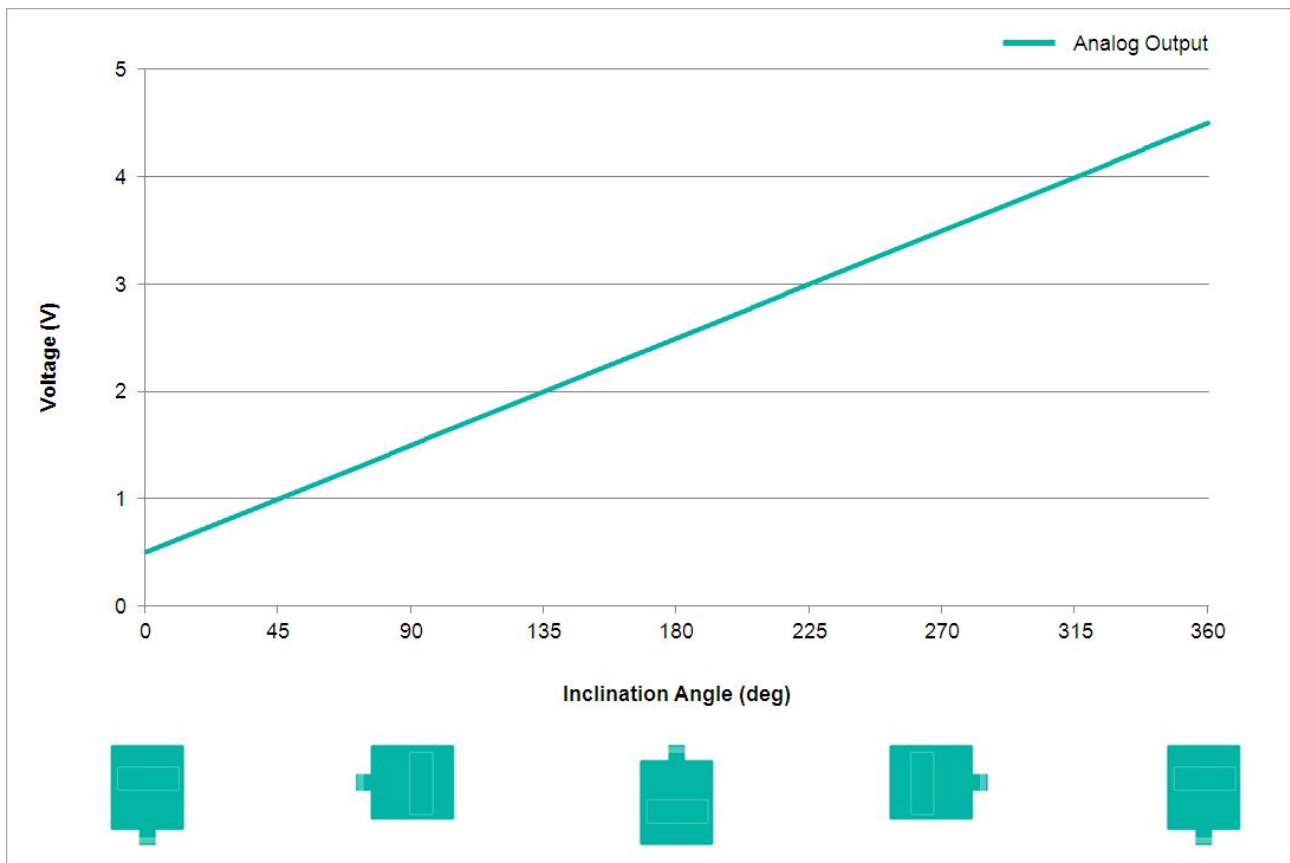

Data Sheet

Printed at 8-06-2021 19:06

POSITAL

FRABA

Vibration Resistance 1.5 mm (10 Hz - 58 Hz) & ≤ 20 g (58 Hz to 2000 Hz)

Mechanical Specifications

Housing Material	Die-Cast Aluminum Alloy
Potting Material	PUR (Polyurethane)
Weight	220 g (0.49 lb)

Interface

Interface	Analog Voltage 0.5-4.5 V + RS232
Teach In	Zero Positioning, Inverse Direction, Elevation Range Programming
Settling Time	125 ms
Output Type	Voltage 0.5 - 4.5 V
Min Load Resistance	5 k Ω
Transmission Rate	RS232: min. 1200 Baud; max. 115200 Baud
Default Transmission Rate	RS232: 9600 Baud
Linearity	$\pm 0.02\%$