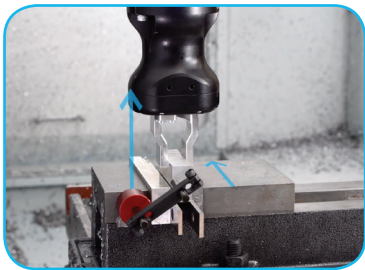

FORCE C→PILOT

FORCE CONTROL
MADE EASY

**START
PRODUCTION
FASTER**

Sold & Serviced By:

Toll Free Phone (877) SERV098
www.electromate.com
sales@electromate.com

LEAN
ROBOTICS

INTUITIVE SOFTWARE FOR FT 300 AND E-SERIES ONBOARD FORCE TORQUE SENSOR

Machine Tending

PRECISELY DETECT
CONTACTS

Assembly

INDEX PARTS

ALIGN WITH HOLE

Pick and Place

FOLLOW TRAJECTORIES

WHAT'S NEXT?