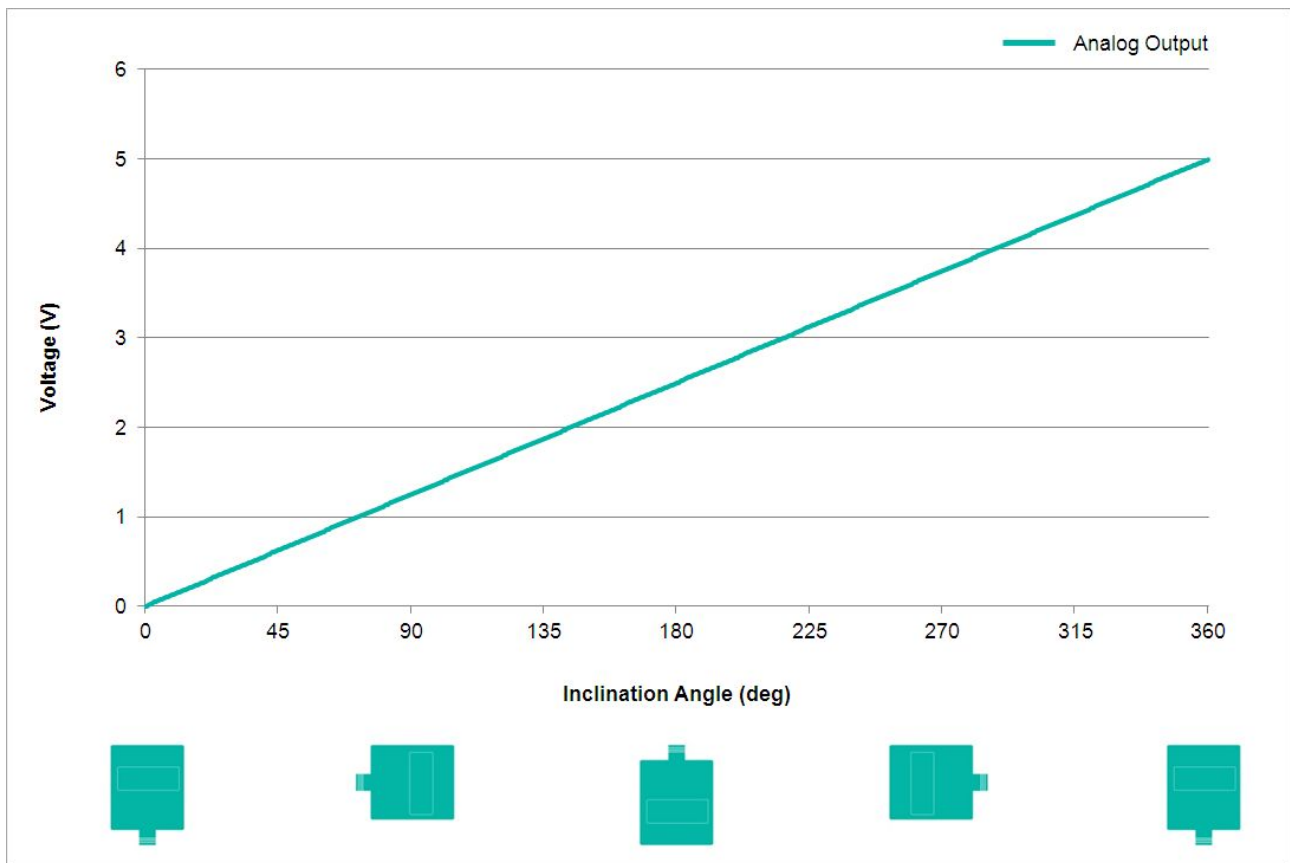

POSITAL

FRABA

Vibration Resistance 1.5 mm (10 Hz - 58 Hz) & ≤ 20 g (58 Hz to 2000 Hz)

Mechanical Specifications

Housing Material	Die-Cast Aluminum Alloy
Potting Material	PUR (Polyurethane)
Weight	220 g (0.49 lb)

Interface

Interface	Analog Voltage 0-5 V + RS232
Teach In	Zero Positioning, Inverse Direction, Elevation Range Programming
Settling Time	125 ms
Output Type	Voltage 0 - 5 V
Min Load Resistance	5 k Ω
Transmission Rate	RS232: min. 1200 Baud; max. 115200 Baud
Default Transmission Rate	RS232: 9600 Baud
Linearity	$\pm 0.02\%$