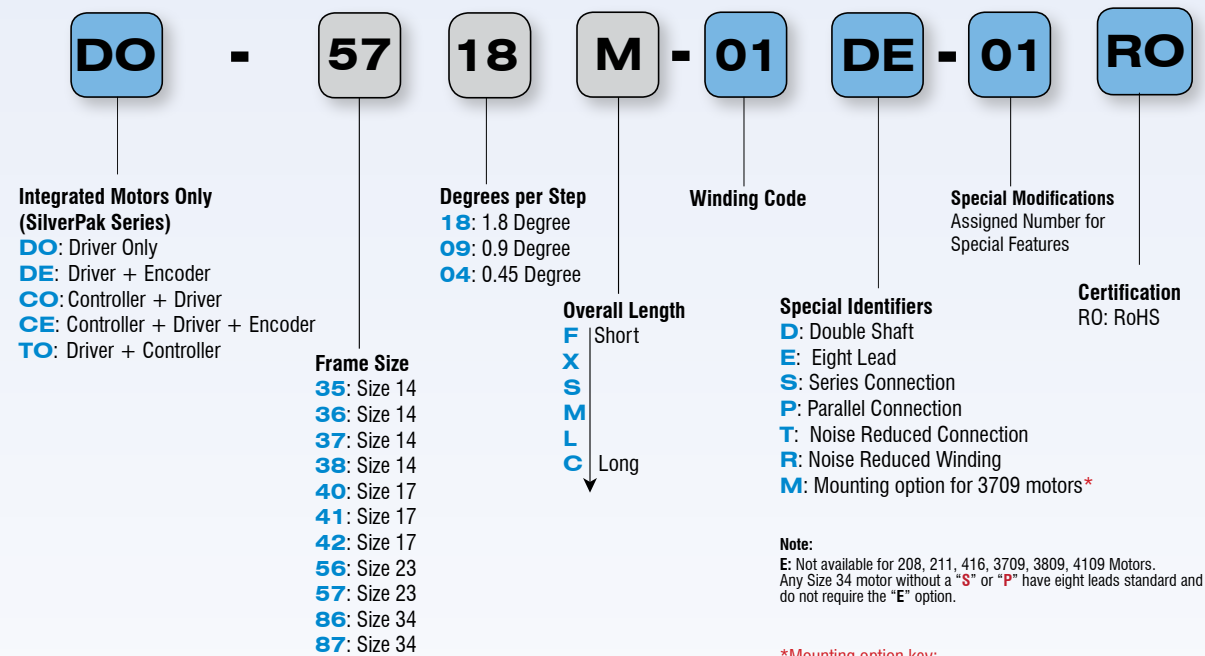

SYSTEM 1

Example: 417-09-07DE-01RO

SYSTEM 2

Example: 5718M-01DE-01RO

Sold & Serviced By:

 Toll Free Phone (877) SERV098
 www.electromate.com
 sales@electromate.com

BRUSHLESS DC

Example: BL24B20-03D-01RO