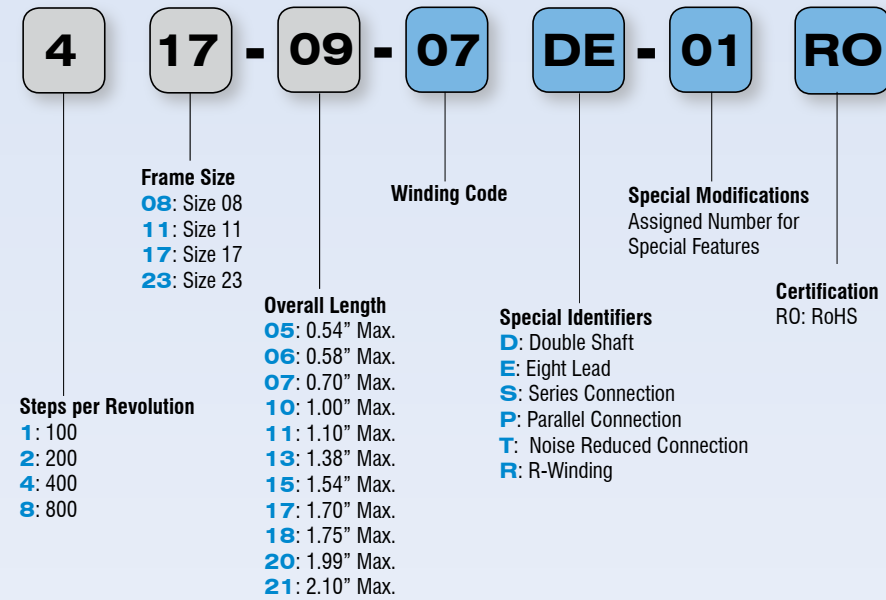

SYSTEM 1

Example: 417-09-07DE-01RO

SYSTEM 2

Example: 5718M-01DE-01RO

Sold & Serviced By:

 Toll Free Phone (877) SERV098
 www.electromate.com
 sales@electromate.com

BRUSHLESS DC

Example: BL24B20-03D-01RO