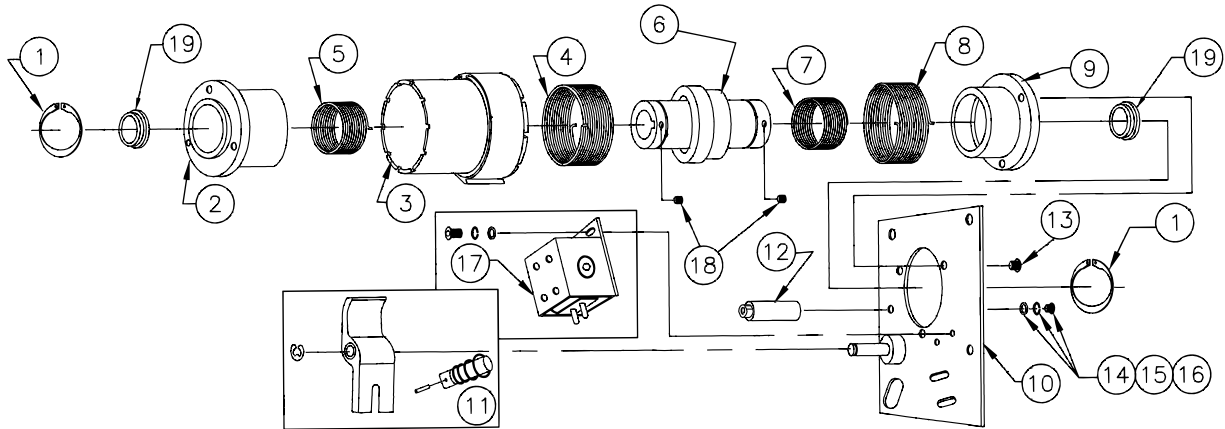

# Wrap Spring Clutches – Replacement Parts

## DCB-8 & DCB-8 SUPER Metric Replacement Parts

Item	Part No.	Rotation or Voltage	Description
1	D748-1-0039		Retaining Ring
2	D540-8-0041 D541-8-0012		Metric Input Hub Super - Metric Input Hub
3	D266-8-0001 D266-8-0002 D266-8-0004 D266-8-0153 D266-8-0154 D266-8-0156 D266-8-0031 D266-8-0032 D266-8-0034 D266-8-0157 D266-8-0158 D266-8-0160	CW CW CW CW CW CW CCW CCW CCW CCW CCW CCW	1 Stop Collar 2 Stop Collar 4 Stop Collar Super - 1 Stop Collar Super - 2 Stop Collar Super - 4 Stop Collar 1 Stop Collar 2 Stop Collar 4 Stop Collar Super - 1 Stop Collar Super - 2 Stop Collar Super - 4 Stop Collar
4	D808-8-0003 D808-8-0004	CW CCW	Clutch Spring Clutch Spring
5	D808-8-0025 D808-8-0026	CW CCW	Anti-Overrun Spring Anti-Overrun Spring
6	D824-8-0420 D824-8-0410 D824-8-0589 104745	35mm 40mm 35mm 40mm	Output Shaft Output Shaft Super - Output Shaft Super - Output Shaft
7	D808-8-0025 D808-8-0026	CW CCW	Anti-Back Spring Anti-Back Spring
8	D808-8-0003 D808-8-0004	CW CCW	Brake Spring Brake Spring
9	D540-8-0016 D541-8-0010		Brake Hub Super - Brake Hub
10	D686-8-0051 D686-8-0052	CW CCW	Plate Assembly Plate Assembly
11	D102-1-0004 D102-1-0021		Actuator Assembly D6 Coil Actuator Assembly D7 Coil
12	D816-1-0005		* Actuator Limit Stop
13	DY-10714		Socket Head Screw
14	D950-1-0052		* Flat Washer
15	D950-1-0019		* Lock Washer
16	D797-1-0035		* Socket Head Screw
17	D101-1-0028 D101-1-0053	24VDC 24VDC	Coil Assembly D6 Super - Coil Assembly D7
18	D797-1-0174		M-6 Set Screw
19	D950-8-0001		Super - Thrust Washer