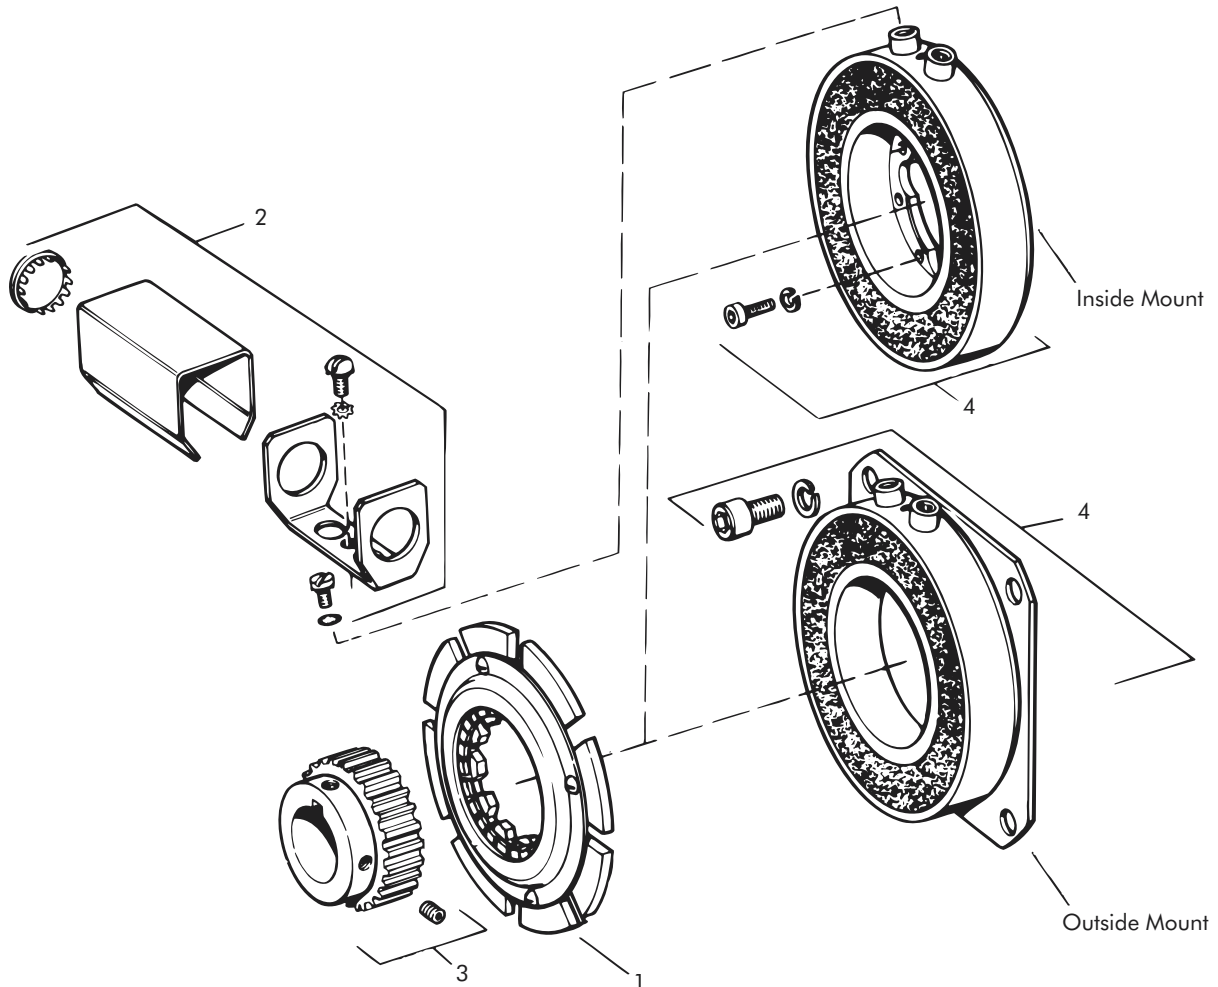

Flange Mounted Brake – Replacement Parts

Replacement Parts

Item	Qty.	Description	Part No.	Item	Qty.	Description	Part No.
1	1	Armature Plate Assy. (24 Teeth)	305396-1	4	1	Magnet	
2	1	Magnet Accessory	326143			24 Volts, Inside mounted	305343
3	1	Armature Hub Assembly				90 Volts, Inside mounted	305344
		3/4" Bore	305453-1			24 Volts, Outside mounted	305353
		7/8" Bore	305453-2			90 Volts, Outside mounted	305354
		1" Bore	305453-3				
		1-1/8" Bore	305453-4				
		1-1/4" Bore	305453-5				