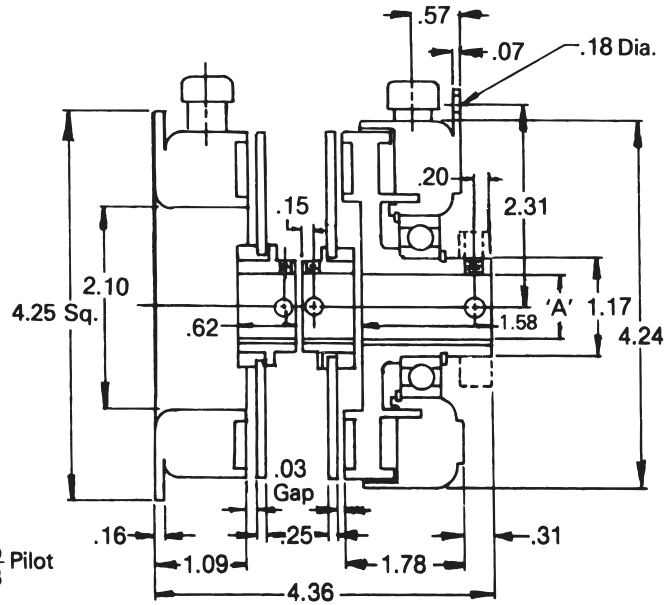

Clutch-Brake Coupling

Model

● 304

- ▶ Stationary Field
- ▶ Bearing Mounted
- ▶ Spline Drive

Bore "A"	"B" Keyway
1/2"	.125 x .062
5/8"	.187 x .094
3/4"	.187 x .094

Technical Data and Torque (In. Lb.)

Model No.	Wt. Lbs.	Static Torque in. lb.	Max. Speed RPM	Coil Voltage vdc	* Rated Current amps	RPM									
						0	300	600	900	1200	1500	1800	2400	3000	3600
304	6.0	264	3600	90	.13	264	216	192	180	168	156	156	144	132	120

* Rated current at 90v.

Customer must maintain:

1. Concentricity between mounting flange and shaft within .006.
2. Perpendicularity between mounting surface and shaft within .006.

Refer to Section M for torque and heat dissipation curves.

Order Parts for Assembly No. FC304170

	Magnet Accessory	Armature Plate	Magnet (Brake)	Armature Hub Assembly			Bearing Mounted Rotor & Field		
				Bore			Bore		
				1/2"	5/8"	3/4"	1/2"	5/8"	3/4"
24 Volts	326146-2	304390-11	304353	303451-3	303451-5	303451-8	304773-1	304773-3	304773-5
90 Volts	326146-2	304390-11	304354	303451-3	303451-5	303451-8	304774-1	304774-3	304774-5

Sold & Serviced By:

Toll Free Phone (877) SERV098

Toll Free Fax (877) SERV099

www.electromate.com

sales@electromate.com

Clutch-Brake Coupling – Replacement Parts

Replacement Parts

Item	Qty.	Description	Part No.	Item	Qty.	Description	Part No.
1	2	Magnet Accessories	326146-2	C	1	Bearing Mounted Rotor & Field	
2	2	Armature Plate	304390-11			24 Volts, 1/2" Bore	304773-1
B	1	Magnet (Brake)				24 Volts, 5/8" Bore	304773-3
		6 Volts	304351			24 Volts, 3/4" Bore	304773-5
		24 Volts	304353			90 Volts, 1/2" Bore	304774-1
		90 Volts	304354			90 Volts, 5/8" Bore	304774-3
A	2	Armature Hub Assembly				90 Volts, 3/4" Bore	304774-5
		1/2" Bore	303451-3				
		5/8" Bore	303451-5				
		3/4" Bore	303453-8				