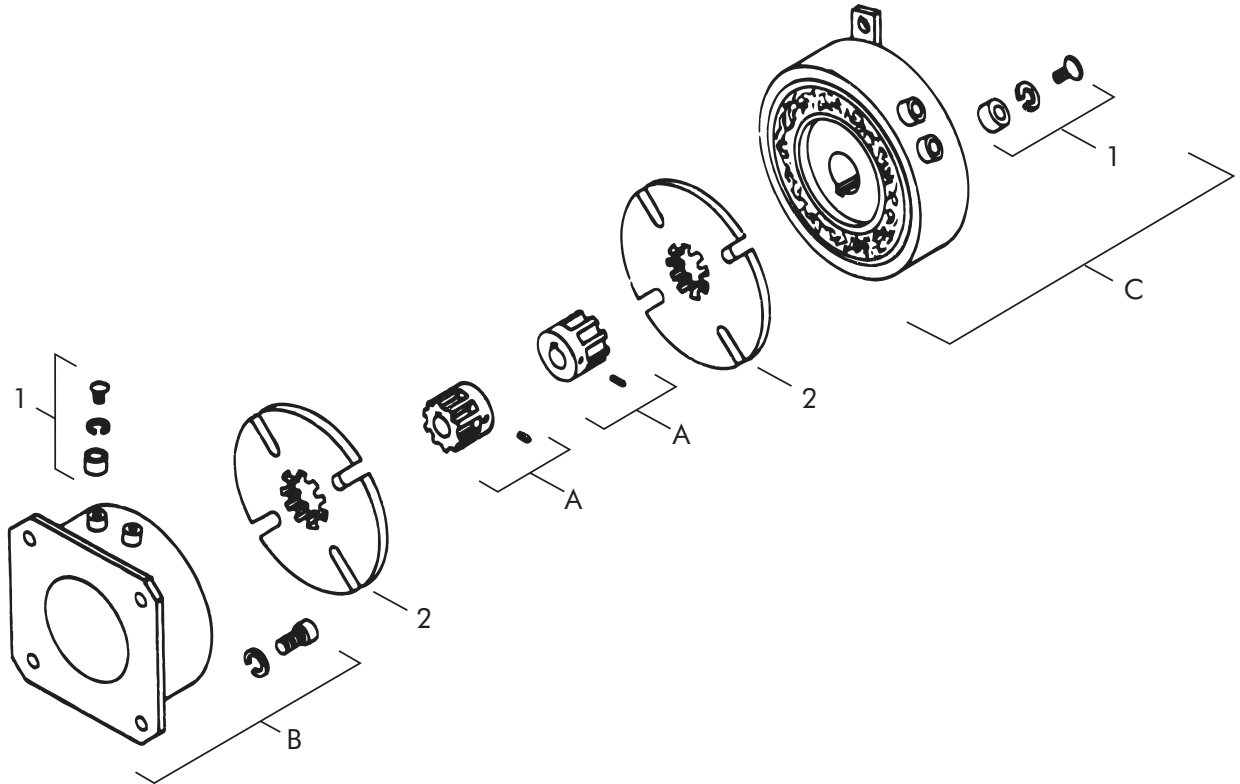

* Rated current at 90v.

Customer must maintain:

1. Concentricity between mounting flange and shaft within .006.
2. Perpendicularity between mounting surface and shaft within .006.

Refer to Section M for torque and heat dissipation curves.

Order Parts for Assembly No. FC304170

	Magnet Accessory	Armature Plate	Magnet (Brake)	Armature Hub Assembly			Bearing Mounted Rotor & Field		
				Bore			Bore		
				1/2"	5/8"	3/4"	1/2"	5/8"	3/4"
24 Volts	326146-2	304390-11	304353	303451-3	303451-5	303451-8	304773-1	304773-3	304773-5
90 Volts	326146-2	304390-11	304354	303451-3	303451-5	303451-8	304774-1	304774-3	304774-5

To order, specify:

- 2, Magnet Accessories
- 2, Armature Plates
- 1, Magnet (Brake)
- 2, Armature Hub Assemblies of required Bores
- 1, Bearing Mounted Rotor & Field of required Voltage and Bore

For controls, see Section K.

Sold & Serviced By:

Toll Free Phone (877) SERV098

Toll Free Fax (877) SERV099

www.electromate.com

sales@electromate.com

Clutch-Brake Coupling – Replacement Parts

Replacement Parts

Item	Qty.	Description	Part No.	Item	Qty.	Description	Part No.
1	2	Magnet Accessories	326146-2	C	1	Bearing Mounted Rotor & Field	
2	2	Armature Plate	304390-11			24 Volts, 1/2" Bore	304773-1
B	1	Magnet (Brake)				24 Volts, 5/8" Bore	304773-3
		6 Volts	304351			24 Volts, 3/4" Bore	304773-5
		24 Volts	304353			90 Volts, 1/2" Bore	304774-1
		90 Volts	304354			90 Volts, 5/8" Bore	304774-3
A	2	Armature Hub Assembly				90 Volts, 3/4" Bore	304774-5
		1/2" Bore	303451-3				
		5/8" Bore	303451-5				
		3/4" Bore	303453-8				