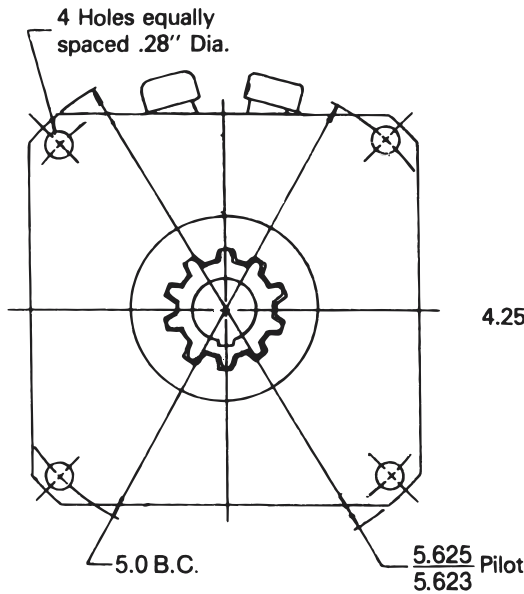

Clutch-Brake Coupling

Model

● 304

- ▶ Stationary Field
- ▶ Bearing Mounted
- ▶ Spline Drive

Bore "A"	"B" Keyway
1/2"	.125 x .062
5/8"	.187 x .094
3/4"	.187 x .094

Technical Data and Torque (In. Lb.)

Model No.	Wt. Lbs.	Static Torque in. lb.	Max. Speed RPM	Coil Voltage vdc	* Rated Current amps	RPM									
						0	300	600	900	1200	1500	1800	2400	3000	3600
304	6.0	264	3600	90	.13	264	216	192	180	168	156	156	144	132	120

* Rated current at 90v.

Customer must maintain:

1. Concentricity between mounting flange and shaft within .006.
2. Perpendicularity between mounting surface and shaft within .006.

Refer to Section M for torque and heat dissipation curves.

Order Parts for Assembly No. FC304170

	Magnet Accessory	Armature Plate	Magnet (Brake)	Armature Hub Assembly			Bearing Mounted Rotor & Field		
				Bore			Bore		
				1/2"	5/8"	3/4"	1/2"	5/8"	3/4"
24 Volts	326146-2	304390-11	304353	303451-3	303451-5	303451-8	304773-1	304773-3	304773-5
90 Volts	326146-2	304390-11	304354	303451-3	303451-5	303451-8	304774-1	304774-3	304774-5