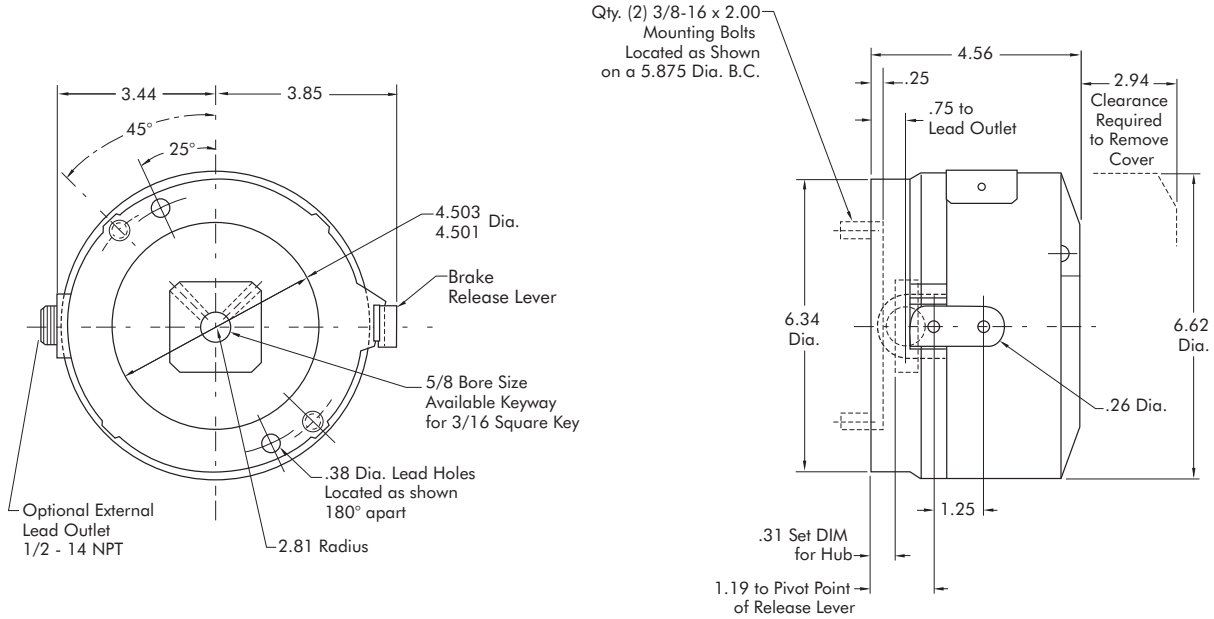

AC Motor Brakes

Enclosed Housing

Models

- SSMBP-56AC-3
- SSMBP-56AC-6

- ▶ Factory Assembled and Tested
- ▶ Manual Release
- ▶ AC Power Off
- ▶ Rear Mounted
- ▶ 56C

AC Rear Mounted Brake

Technical Data and Torque (Ft. Lb.)