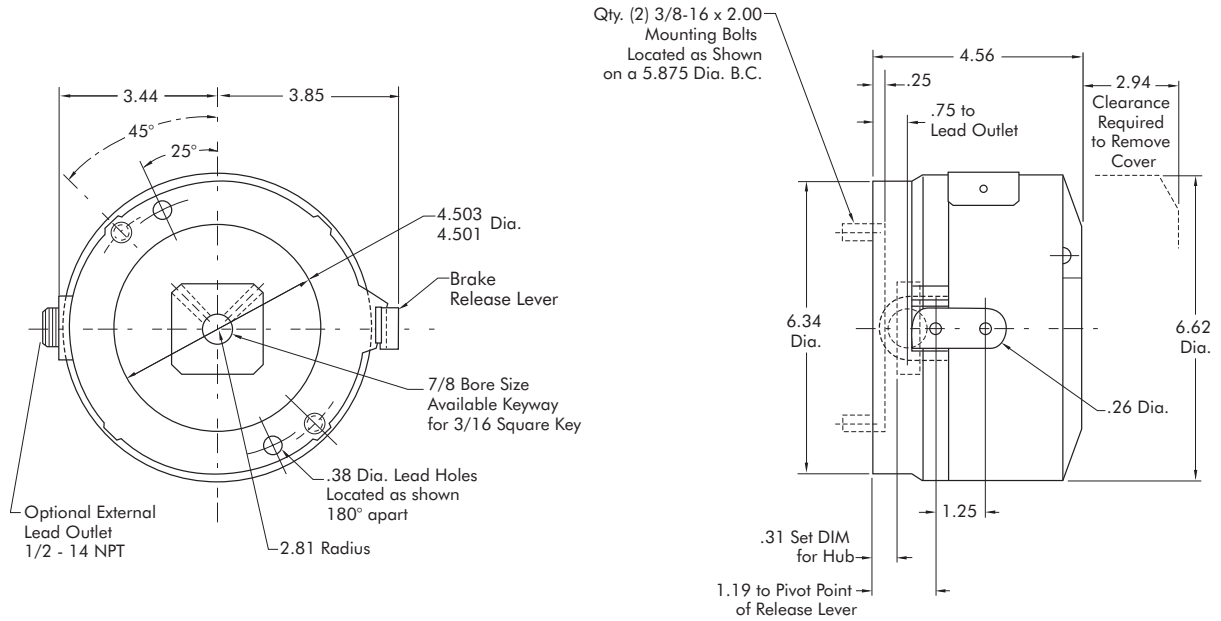

AC Rear Mounted Brake

Technical Data and Torque (Ft. Lb.)

Model No.	Wt. Lbs.	Static Torque Ft. Lb.	SINGLE PHASE, 60HZ		
			Voltage	Current Holding Amps	Current Inrush Amps
SSMBP-145AC-10	10	10	230/460	.27/.13	2.6/1.3

	Model No.
	SSMBP-145AC-10
230/460, 60HZ	F52C0724
Service Parts	All 10 Ft. Lb. Brakes
Friction Disc Kit	327202
Solenoid 230/460, 60HZ	327204

Sold & Serviced By:

Toll Free Phone (877) SERV098

Toll Free Fax (877) SERV099

www.electromate.com

sales@electromate.com