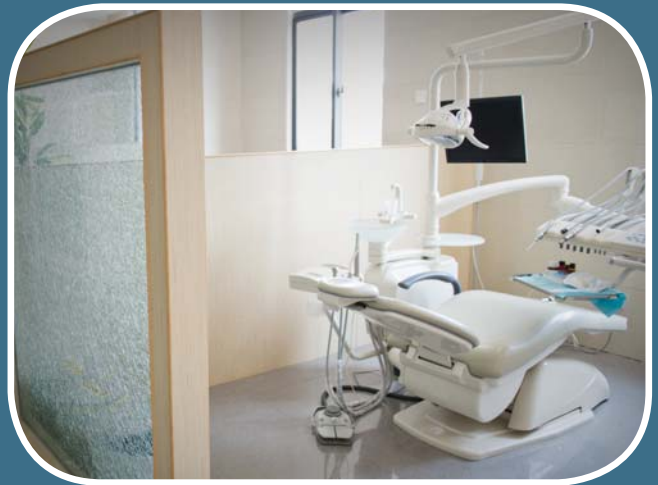

Safety products
 Patient lifts
 Control products equipment
 Dental equipment
 Rehabilitation equipment
 Treadmills
 Patient handling
 Scooters
 And more

	DC	AC	BRUSHLESS	UNIVERSAL
VOLTAGE	DC 12V 24V 90V 115V FWR 130V 180V	AC 115V 1 ph 230V 1 ph 230V 3 ph	AC/DC with control 24V 163/115V	AC/DC 12-240V
SPEED	350-6000 rpm	1200-3400 rpm	2300 - 3800 rpm	8000 - 20,000 rpm
POWER	.01-.52 hp	.01-1.11 hp	.08-.43 hp	.13-2.5 hp
TORQUE	0.6 - 13.5 in-lb	0.7 - 23.1 in-lb	1.6 - 10.8 in-lb	Varies