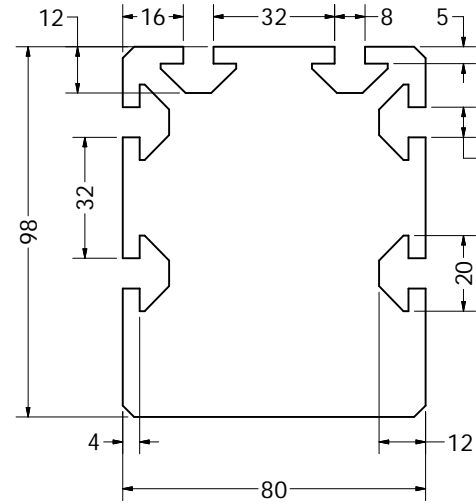

CART MOUNTING
FEATURES T-NUT SLOTS