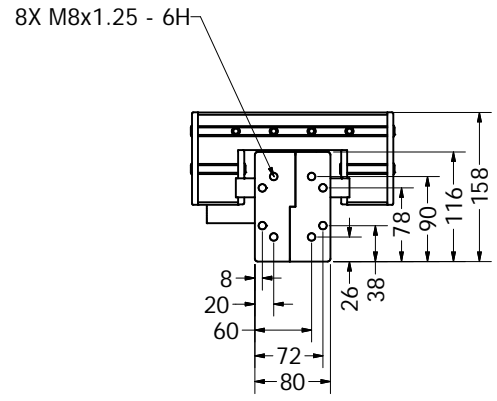

MSA - 14H - I - CF - -

STOCK TRAVEL	OVERALL LENGTH	TRAVEL
	01000	369
	01250	619
	01500	869
	01750	1119
	02000	1369
	02250	1619
	CUSTOM TRAVEL	

ENTER
OVERALL LENGTH [mm]
SELECT
DRIVE SHAFT LOCATION *
SPECIFY TYPE
A = SINGLE SHAFTED
B = DOUBLE SHAFTED

NOTE: (IF "B" IS USED THE NUMBER WILL DESIGNATE POSITION OF SHORT SHAFT, SECOND SHAFT WILL BE 50.8mm LONG.)

APPROVED: _____
DATE: _____

Sold & Serviced By:
ELECTROMATE
Toll Free Phone (877) SERV098
Toll Free Fax (877) SERV099
www.electromate.com
sales@electromate.com

DOUBLE SHAFTED PULLEY

Sold & Serviced By:

Toll Free Phone (877) SERV098
 Toll Free Fax (877) SERV099
www.electromate.com
sales@electromate.com

<p>3RD ANGLE PROJECTION</p>	<p>MACRON DYNAMICS, INC.</p>	
	<p>TITLE MACRON 14H</p>	
<p>COMPUTER GENERATED DOCUMENT. MANUAL CHANGES NOT PERMITTED</p>	<p>DWG. NO. MSA-14H</p>	<p>REV 02</p>
<p>UNLESS OTHERWISE SPECIFIED ALL DIMENSIONS IN MILLIMETERS</p>	<p>DO NOT SCALE DRAWING SHEET 3 OF 7</p>	