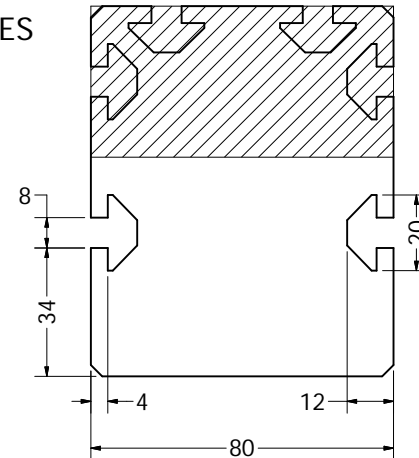

ACTUATOR BODY
MOUNTING FEATURES
T-NUT SLOTS

Sold & Serviced By:

Toll Free Phone (877) SERV098
Toll Free Fax (877) SERV099
www.electromate.com
sales@electromate.com

3RD ANGLE PROJECTION

COMPUTER GENERATED DOCUMENT.
MANUAL CHANGES NOT PERMITTED

UNLESS OTHERWISE SPECIFIED ALL
DIMENSIONS IN MILLIMETERS

MACRON DYNAMICS, INC.

TITLE
MACRON 14H

DWG. NO.
MSA-14H

REV
02

DO NOT SCALE DRAWING | SHEET 2 OF 7