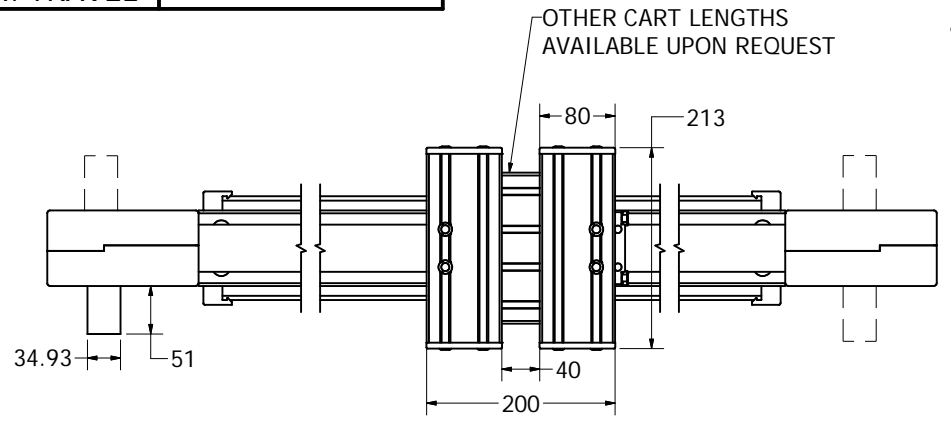

MSA - 14H - I - CF - -

STOCK TRAVEL	OVERALL LENGTH	TRAVEL
	01000	369
	01250	619
	01500	869
	01750	1119
	02000	1369
	02250	1619
	CUSTOM TRAVEL	

ENTER
OVERALL LENGTH [mm]
SELECT
DRIVE SHAFT LOCATION *
SPECIFY TYPE
A = SINGLE SHAFTED
B = DOUBLE SHAFTED

NOTE: (IF "B" IS USED THE NUMBER WILL DESIGNATE POSITION OF SHORT SHAFT, SECOND SHAFT WILL BE 50.8mm LONG.)

APPROVED: _____
DATE: _____

Sold & Serviced By:
ELECTROMATE
Toll Free Phone (877) SERV098
Toll Free Fax (877) SERV099
www.electromate.com
sales@electromate.com