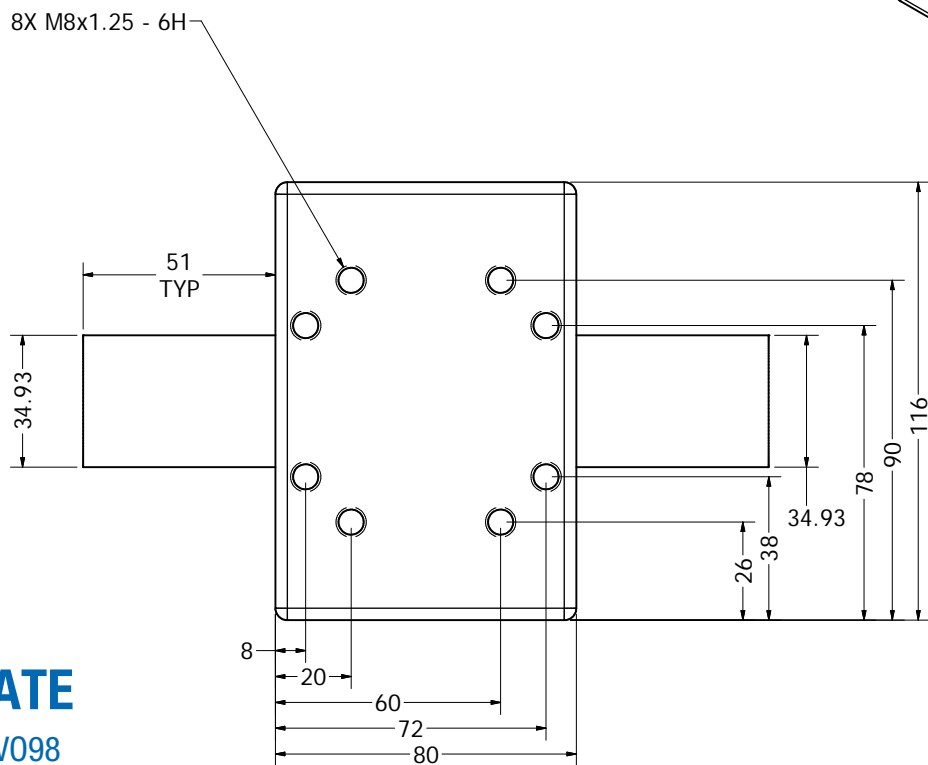

COMPUTER GENERATED DOCUMENT.
MANUAL CHANGES NOT PERMITTED

UNLESS OTHERWISE SPECIFIED ALL
DIMENSIONS IN MILLIMETERS

MACRON DYNAMICS, INC.

TITLE
MACRON 14H

DWG. NO.
MSA-14H

REV
02

DO NOT SCALE DRAWING | SHEET 2 OF 7

DOUBLE SHAFTED PULLEY

Sold & Serviced By:

Toll Free Phone (877) SERV098
 Toll Free Fax (877) SERV099
www.electromate.com
sales@electromate.com

<p>3RD ANGLE PROJECTION</p>	<p>MACRON DYNAMICS, INC.</p>	
	<p>TITLE MACRON 14H</p>	
<p>COMPUTER GENERATED DOCUMENT. MANUAL CHANGES NOT PERMITTED</p>	<p>DWG. NO. MSA-14H</p>	<p>REV 02</p>
<p>UNLESS OTHERWISE SPECIFIED ALL DIMENSIONS IN MILLIMETERS</p>	<p>DO NOT SCALE DRAWING SHEET 3 OF 7</p>	