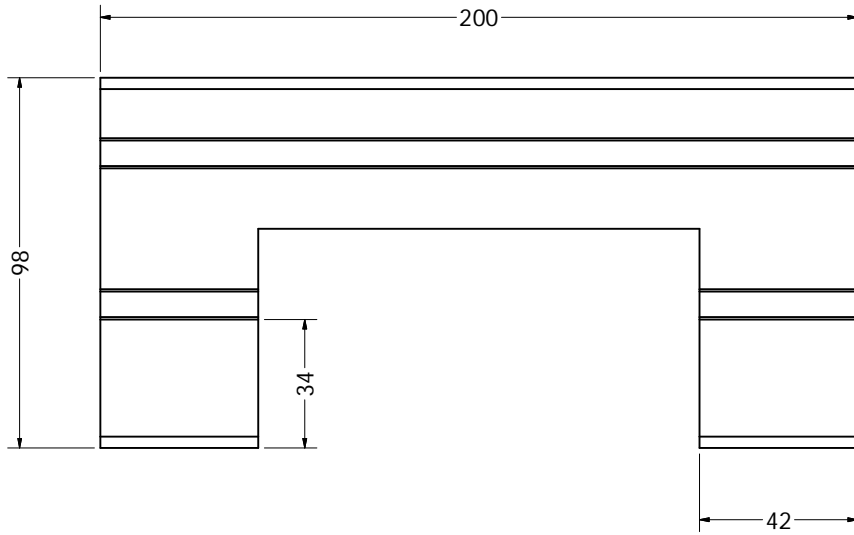

CART MOUNTING
FEATURES T-NUT SLOTS