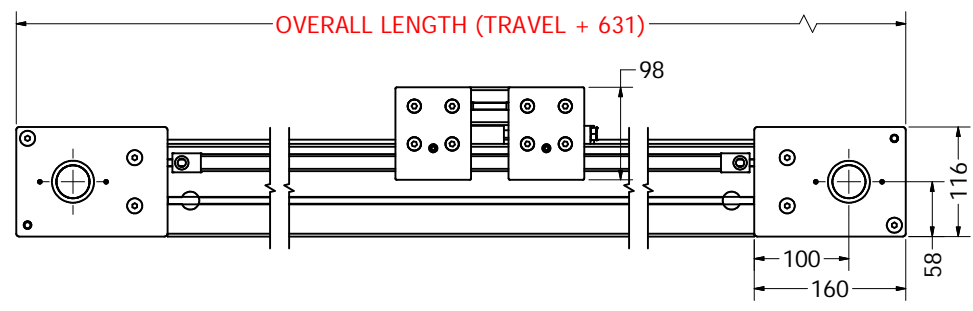

MSA - 14H - I - CF - -

STOCK TRAVEL	OVERALL LENGTH	TRAVEL
	01000	369
	01250	619
	01500	869
	01750	1119
	02000	1369
	02250	1619
	CUSTOM TRAVEL	

ENTER
OVERALL LENGTH [mm]
SELECT
DRIVE SHAFT LOCATION *
SPECIFY TYPE
A = SINGLE SHAFTED
B = DOUBLE SHAFTED

NOTE: (IF "B" IS USED THE NUMBER WILL DESIGNATE POSITION OF SHORT SHAFT, SECOND SHAFT WILL BE 50.8mm LONG.)

APPROVED: _____
DATE: _____

Sold & Serviced By:
ELECTROMATE
Toll Free Phone (877) SERV098
Toll Free Fax (877) SERV099
www.electromate.com
sales@electromate.com