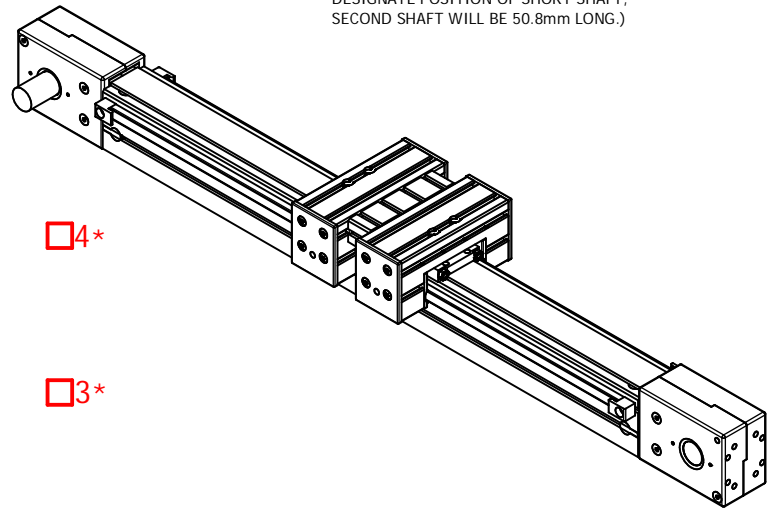

MSA - 14H - I - CF - -

STOCK TRAVEL	OVERALL LENGTH	TRAVEL
	01000	369
	01250	619
	01500	869
	01750	1119
	02000	1369
	02250	1619
	CUSTOM TRAVEL	

ENTER
OVERALL LENGTH [mm]
SELECT
DRIVE SHAFT LOCATION *
SPECIFY TYPE
A = SINGLE SHAFTED
B = DOUBLE SHAFTED

NOTE: (IF "B" IS USED THE NUMBER WILL DESIGNATE POSITION OF SHORT SHAFT, SECOND SHAFT WILL BE 50.8mm LONG.)

APPROVED: _____
DATE: _____

Sold & Serviced By:
ELECTROMATE
Toll Free Phone (877) SERV098
Toll Free Fax (877) SERV099
www.electromate.com
sales@electromate.com